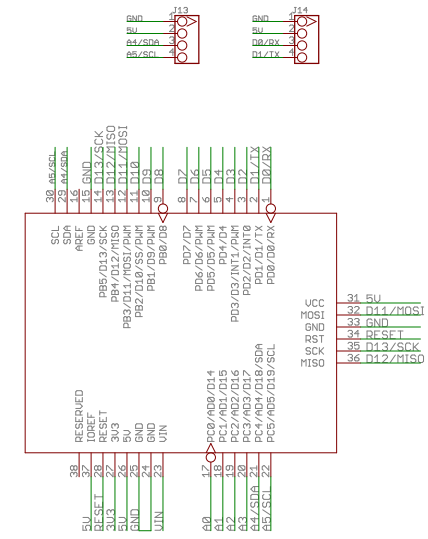

POWER

Title: Nano-UNO Shield Adapter

Design: Jack

Date: 2016.05.25